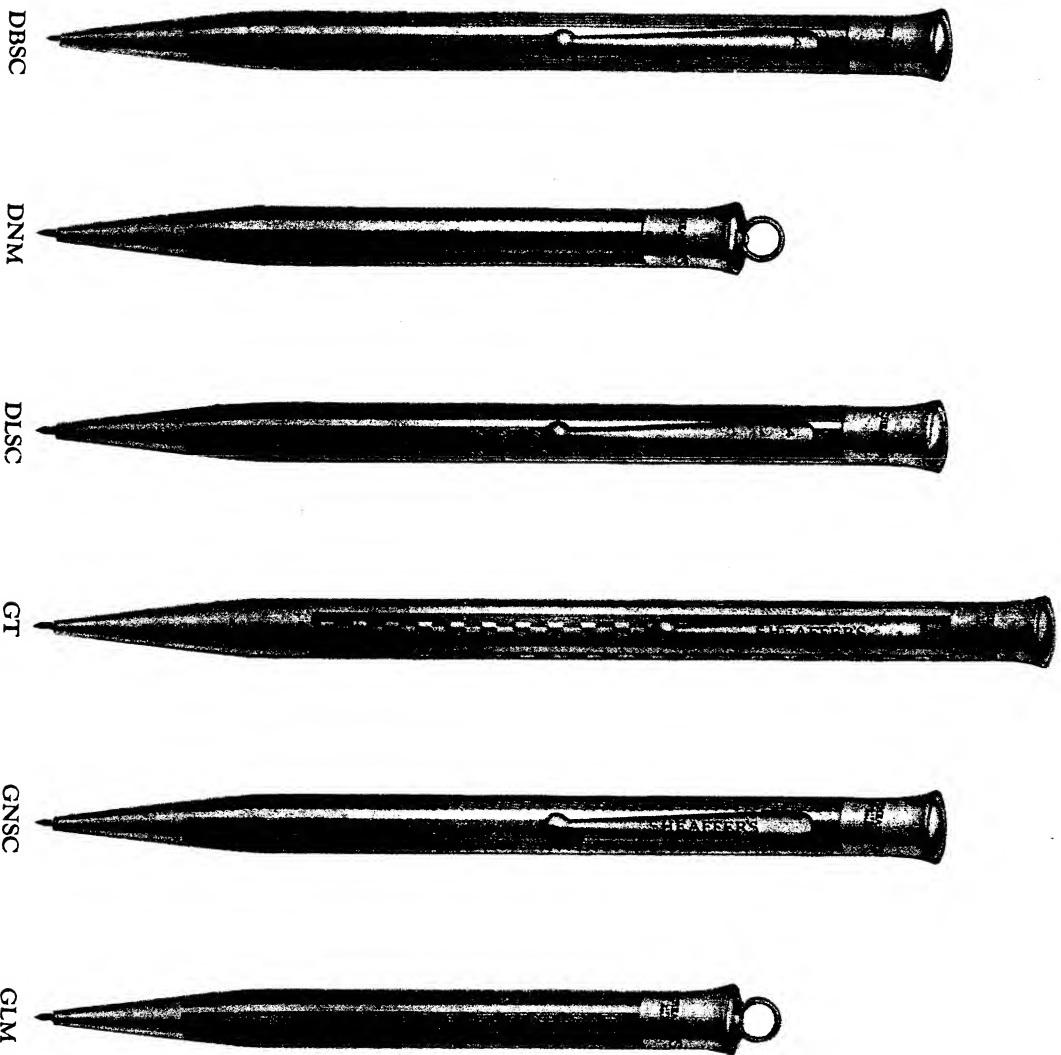

SHEAFFER'S

PROPEL-REPEL-EXPEL
PENCILS

1. DBSC (Jabax)—Solid green gold, ribbon chasing, short with clip. See illustration. List $17.00
2. DBM (Jafax)—Same as DBSC, except midget with ring. List $12.00
3. DNM (Jagek)—Solid green gold, brocaded chasing, midget with ring. See illustration. List $13.00
4. DNMC (Jajya)—Same as DNM, except short with clip. List $19.00
5. DLSC (Jakag)—Solid green gold, hand turned chasing, short with clip. See illustration. List $19.00
6. DLM (Jambo)—Same as DLSC, except midget with ring. List $13.00
7. GT (Jarnj)—Green gold filled, chain design chasing, long with clip. See illustration. List $4.50
8. GTSC (Jaryk)—Same as GT except short with clip. List $4.50
9. GTM (Jawaz)—Same as GT, except midget with ring. List $4.00
10. GNSC (Jaxgm)—Green gold filled, brocaded chasing, short with clip. See illustration. List $4.50
11. GN (Jazyc)—Same as GNSC, except long with clip. List $4.50
12. GNM (Jibox)—Same as GNSC, except midget with ring. List $4.00
13. GLM (Jigap)—Green gold filled, hand turned chasing, midget with ring. See illustration. List $5.50
14. GL (Jikya)—Same as GLM, except long with clip. List $6.00
15. GLSC (Jimob)—Same as GLM, except short with clip. List $6.00

... 6 ...